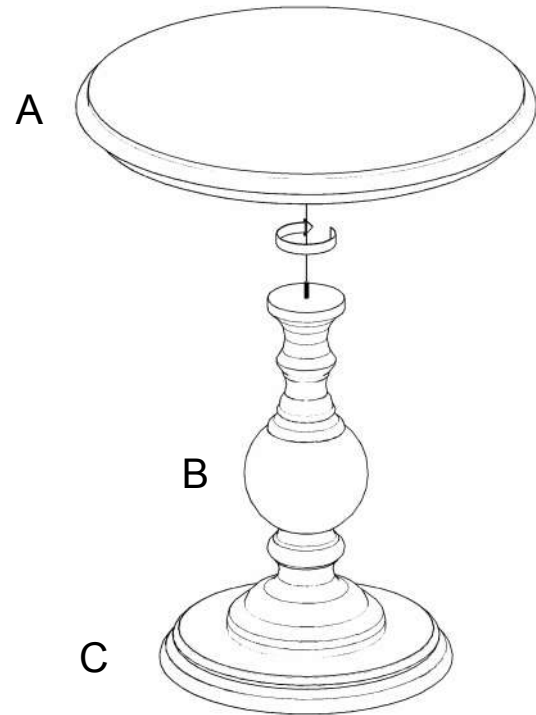

ASSEMBLY INSTRUCTION

ROUND LAMP TABLE

107025ET

PARTS LIST

(A) Top Table (1 pc)

(B) Leg (1 pc)

(C) Base (1 pc)

ASSEMBLY INSTRUCTION

ROUND LAMP TABLE

107025ET

Step 1

Step 2

Step 3