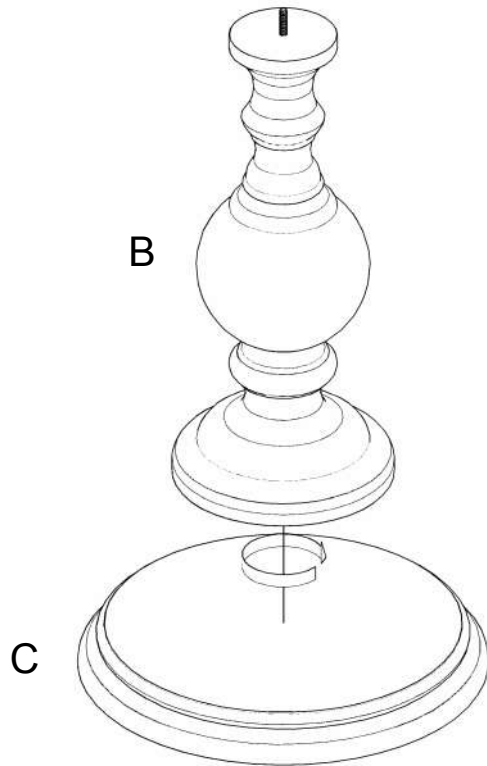

ASSEMBLY INSTRUCTION

ROUND LAMP TABLE

107025ET

PARTS LIST

(A) Top Table (1 pc)

(B) Leg (1 pc)

(C) Base (1 pc)

ASSEMBLY INSTRUCTION

ROUND LAMP TABLE

107025ET

Step 1

Step 2

Step 3