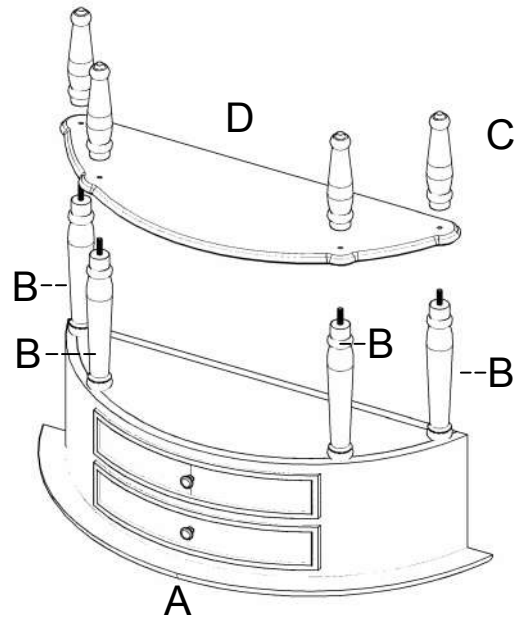

ASSEMBLY INSTRUCTION

HALF ROUND TABLE

107028CT

PARTS LIST

(A) TABLE TOP (1 pc)

(B) POST (4 pcs)

(C) LEG POST (4 pcs)

(D) SHELF (1 pc)

ASSEMBLY INSTRUCTION

HALF ROUND TABLE

107028CT

Step 1

Step 2

Step 3

Step 4