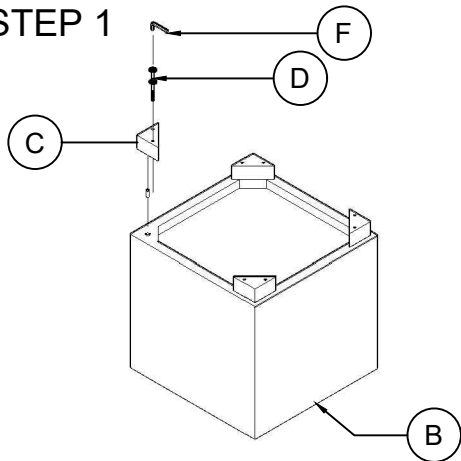

C&B

WOVEN BANANA LEAF TRUNK

37013TR

PARTS LIST & HARDWARE

(A) Lid Trunk (1 pc)

(C) Legs (4 pcs)

(E) Dowel (4 pcs)

(B) Body Trunk (1 pc)

(D) JCBC (4 pcs)

(F) Allen Key (1 pc)

STEP 1

STEP 2