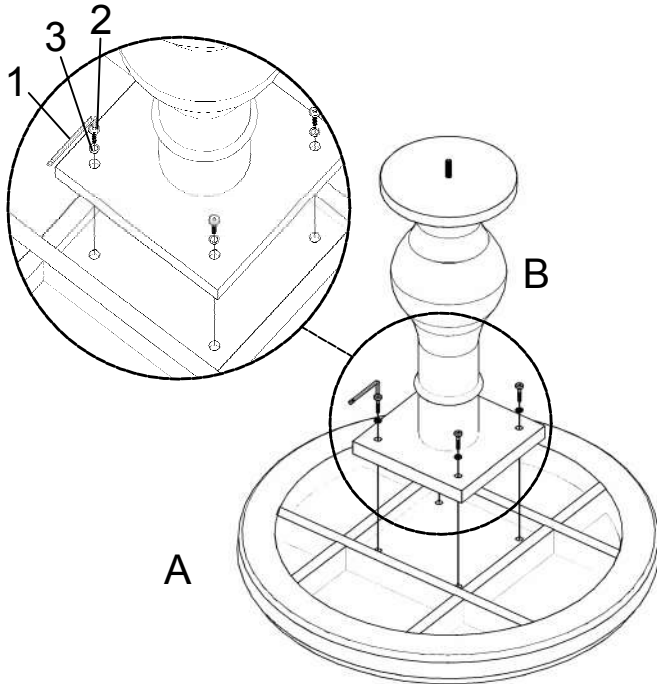

ASSEMBLY INSTRUCTION

PEDESTAL SIDE TABLE

107023ET

PARTS LIST

(A) Top Table (1 pcs)

(B) Leg (1 pcs)

(C) Base (1 pcs)

HARDWARES LIST

(1) Allen Key (1 pcs)

(2) JCBC Bolt (4 pcs)

(3) Flat Washer(4 pcs)

ASSEMBLY INSTRUCTION

PEDESTAL SIDE TABLE

107023ET

Step 1

Step 2

Step 3