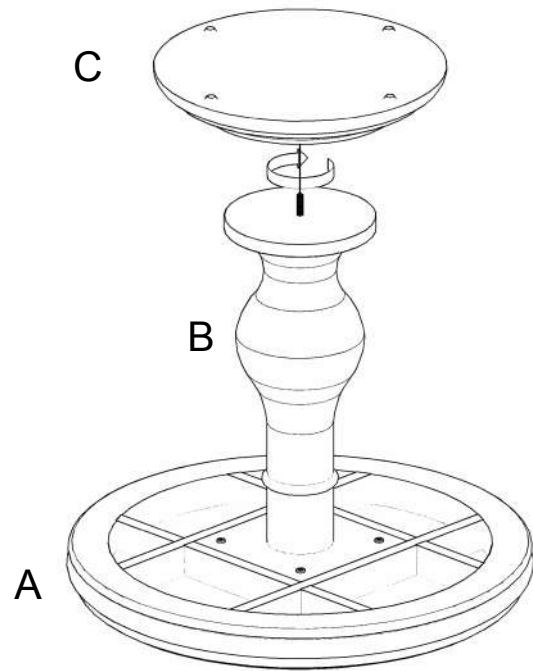

ASSEMBLY INSTRUCTION

PEDESTAL SIDE TABLE

107023ET

PARTS LIST

(A) Top Table (1 pcs)

(B) Leg (1 pcs)

(C) Base (1 pcs)

HARDWARES LIST

(1) Allen Key (1 pcs)

(2) JCBC Bolt (4 pcs)

(3) Flat Washer(4 pcs)

ASSEMBLY INSTRUCTION

PEDESTAL SIDE TABLE

107023ET

Step 1

Step 2

Step 3