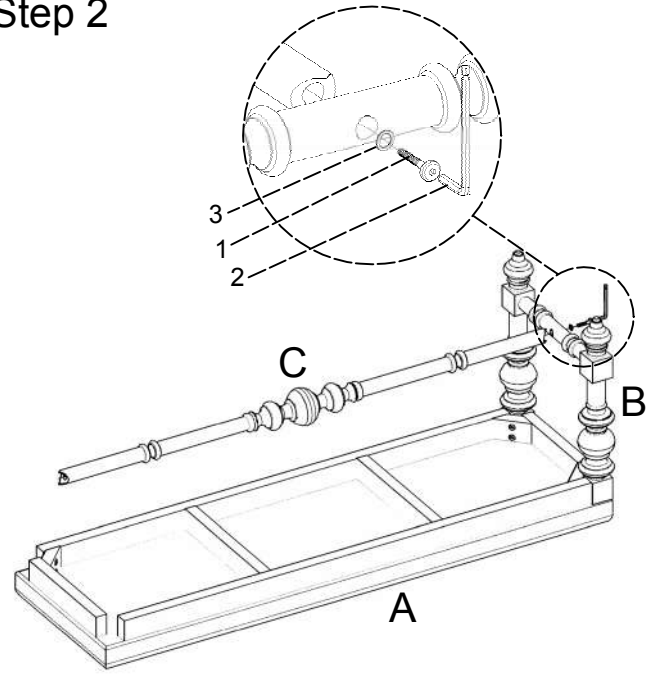

ASSEMBLY INSTRUCTION

BENCH

37029BE

Step 1

Step 2