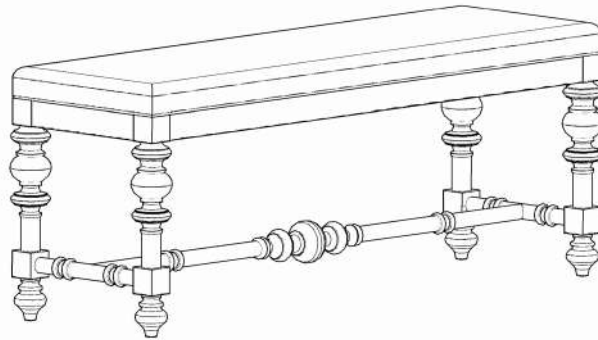

ASSEMBLY INSTRUCTION

BENCH

37029BE

PARTS LIST

(A) Seat Upholstery (1 pc)

(B) Leg (2 pcs)

(C) Stretcher (1 pc)

HARDWARES LIST

(1) JCBC Bolt (10 pcs)

(2) Allen Key (1 pc)

(3) Flat Washer (10 pcs)

(4) Plug Cap (2 pc)

ASSEMBLY INSTRUCTION

BENCH

37029BE

Step 1