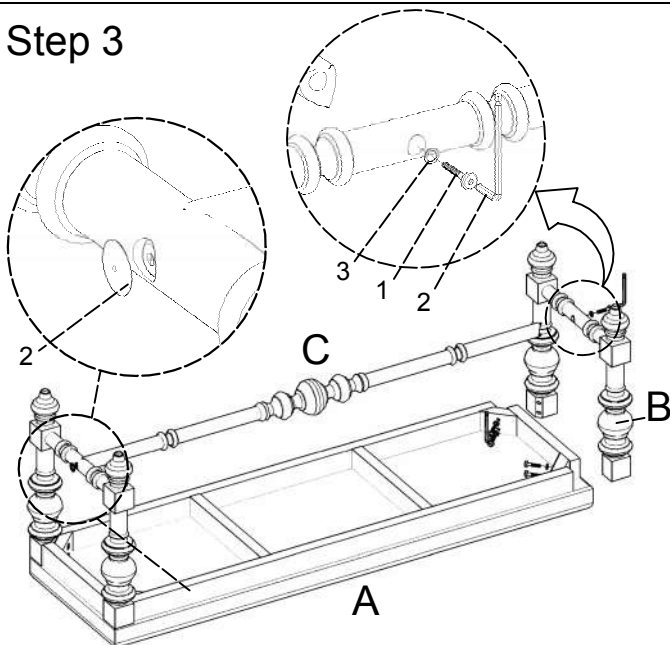

ASSEMBLY INSTRUCTION

BENCH

37029BE

PARTS LIST

(A) Seat Upholstery (1 pc)

(B) Leg (2 pcs)

(C) Stretcher (1 pc)

HARDWARES LIST

(1) JCBC Bolt (10 pcs)

(2) Allen Key (1 pc)

(3) Flat Washer (10 pcs)

(4) Plug Cap (2 pc)

ASSEMBLY INSTRUCTION

BENCH

37029BE

Step 1

Step 2

Step 3

Step 4