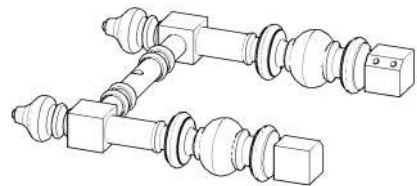

ASSEMBLY INSTRUCTION

BENCH

37029BE

PARTS LIST

(A) Seat Upholstery (1 pc)

(B) Leg (2 pcs)

(C) Stretcher (1 pc)

HARDWARES LIST

(1) JCBC Bolt (10 pcs)

(2) Allen Key (1 pc)

(3) Flat Washer (10 pcs)

(4) Plug Cap (2 pc)

ASSEMBLY INSTRUCTION

BENCH

37029BE

Step 1