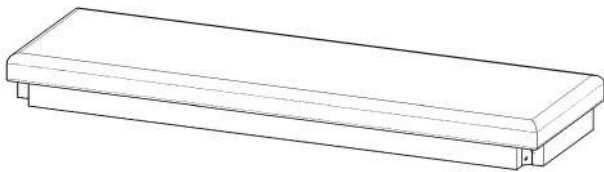

ASSEMBLY INSTRUCTION

BENCH

37029BE

PARTS LIST

(A) Seat Upholstery (1 pc)

(B) Leg (2 pcs)

(C) Stretcher (1 pc)

HARDWARES LIST

(1) JCBC Bolt (10 pcs)

(2) Allen Key (1 pc)

(3) Flat Washer (10 pcs)

(4) Plug Cap (2 pc)

ASSEMBLY INSTRUCTION

BENCH

37029BE

Step 1