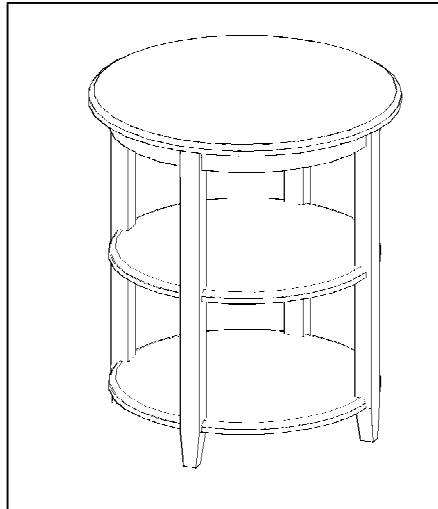

ASSEMBLY INSTRUCTIONS

ROUND 3 TIER SIDE TABLE

107020ET

PARTS LIST

(A) Top Table (1 pc)

(B) Leg (4 pcs)

(C) Middle Shelf (1 pcs)

(D) Bottom Shelf (1 pcs)

HARDWARES LIST

(1) JCBC Bolt (8 pcs)

(2) ALLEN KEY (1 pcs)

(3) Flat Washer (8 pcs)

ASSEMBLY INSTRUCTIONS

ROUND 3 TIER SIDE TABLE

107020ET

Step 1