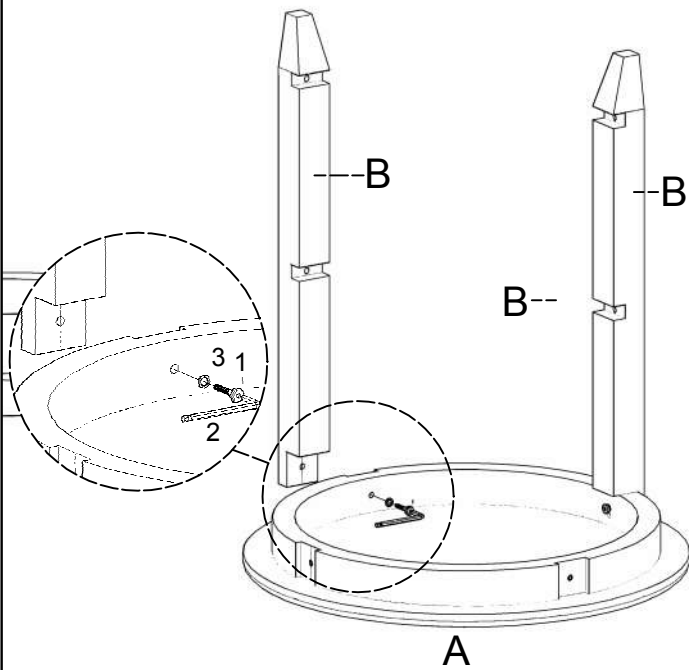

ASSEMBLY INSTRUCTIONS

ROUND 3 TIER SIDE TABLE

107020ET

PARTS LIST

(A) Top Table (1 pc)

(B) Leg (4 pcs)

(C) Middle Shelf (1 pcs)

(D) Bottom Shelf (1 pcs)

HARDWARES LIST

(1) JCBC Bolt (8 pcs)

(2) ALLEN KEY (1 pcs)

(3) Flat Washer (8 pcs)

ASSEMBLY INSTRUCTIONS

ROUND 3 TIER SIDE TABLE

107020ET

Step 1

Step 2

Step 3

Step 4