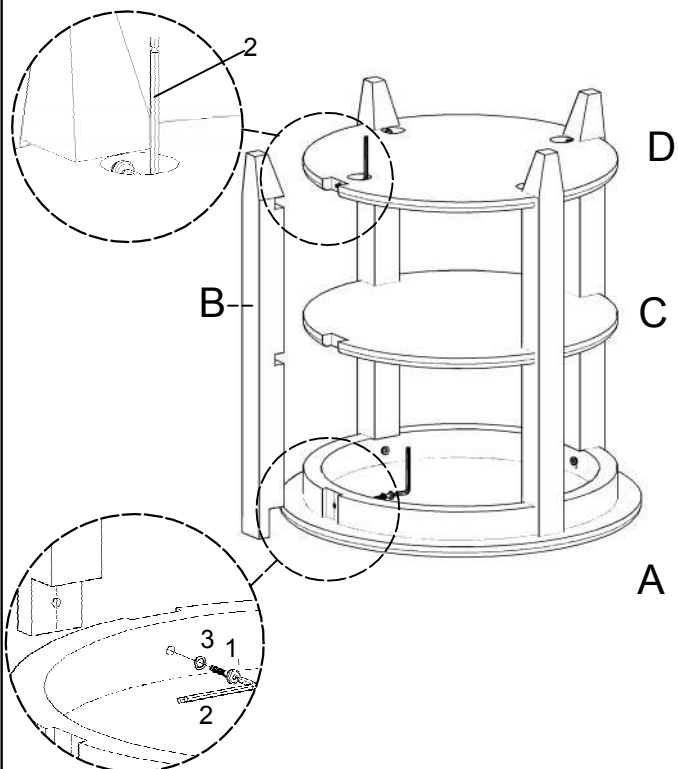

ASSEMBLY INSTRUCTIONS

ROUND 3 TIER SIDE TABLE

107020ET

PARTS LIST

(A) Top Table (1 pc)

(B) Leg (4 pcs)

(C) Middle Shelf (1 pcs)

(D) Bottom Shelf (1 pcs)

HARDWARES LIST

(1) JCBC Bolt (8 pcs)

(2) ALLEN KEY (1 pcs)

(3) Flat Washer (8 pcs)

ASSEMBLY INSTRUCTIONS

ROUND 3 TIER SIDE TABLE

107020ET

Step 1

Step 2

Step 3

Step 4