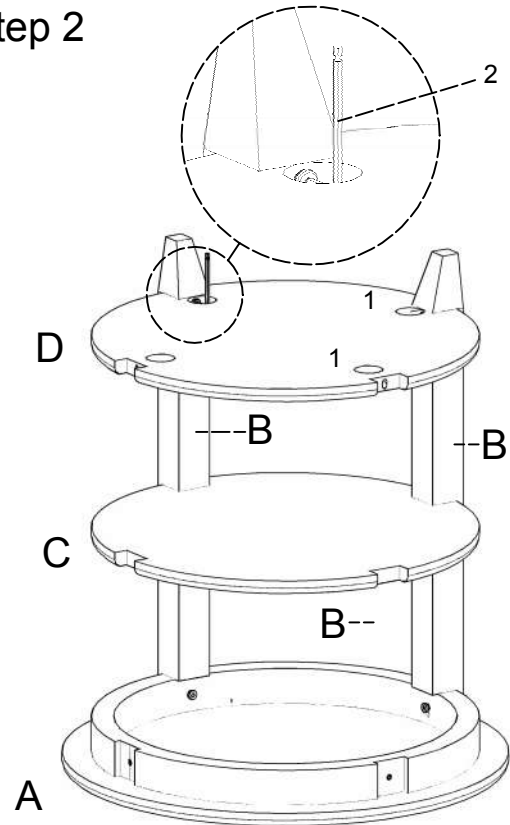

ASSEMBLY INSTRUCTIONS

ROUND 3 TIER SIDE TABLE

107020ET

PARTS LIST

(A) Top Table (1 pc)

(B) Leg (4 pcs)

(C) Middle Shelf (1 pcs)

(D) Bottom Shelf (1 pcs)

HARDWARES LIST

(1) JCBC Bolt (8 pcs)

(2) ALLEN KEY (1 pcs)

(3) Flat Washer (8 pcs)

ASSEMBLY INSTRUCTIONS

ROUND 3 TIER SIDE TABLE

107020ET

Step 1

Step 2

Step 3

Step 4