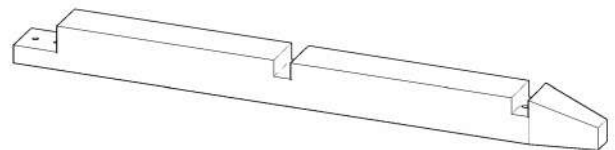

ASSEMBLY INSTRUCTIONS

ROUND 3 TIER SIDE TABLE

107020ET

PARTS LIST

(A) Top Table (1 pc)

(B) Leg (4 pcs)

(C) Middle Shelf (1 pcs)

(D) Bottom Shelf (1 pcs)

HARDWARES LIST

(1) JCBC Bolt (8 pcs)

(2) ALLEN KEY (1 pcs)

(3) Flat Washer (8 pcs)

ASSEMBLY INSTRUCTIONS

ROUND 3 TIER SIDE TABLE

107020ET

Step 1