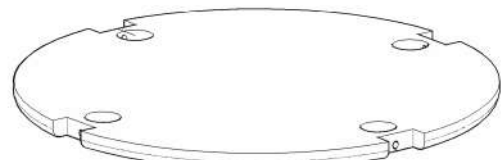

ASSEMBLY INSTRUCTIONS

ROUND 3 TIER SIDE TABLE

107020ET

PARTS LIST

(A) Top Table (1 pc)

(B) Leg (4 pcs)

(C) Middle Shelf (1 pcs)

(D) Bottom Shelf (1 pcs)

HARDWARES LIST

(1) JCBC Bolt (8 pcs)

(2) ALLEN KEY (1 pcs)

(3) Flat Washer (8 pcs)

ASSEMBLY INSTRUCTIONS

ROUND 3 TIER SIDE TABLE

107020ET

Step 1